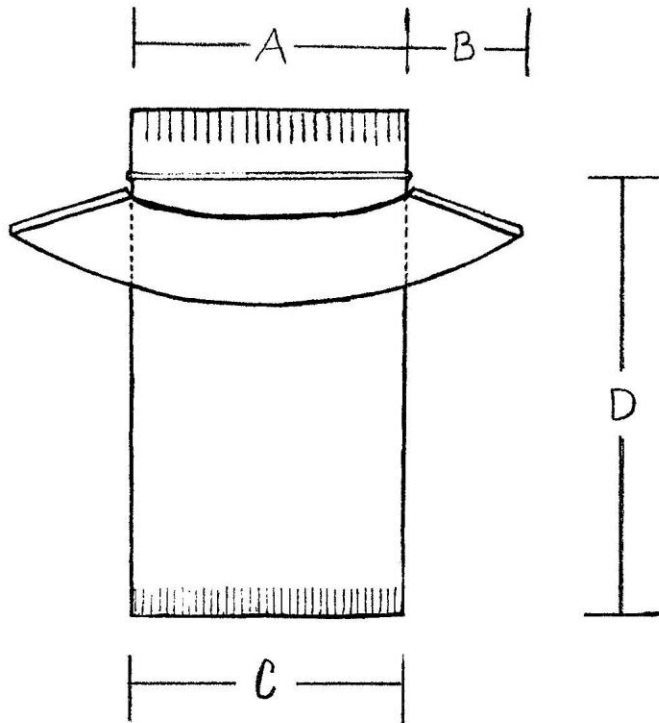

LUXURY METALS

Slide-In Insulated Chimney Adapter

- ◆ MANUFACTURED FOR USE INSIDE DOUBLE OR TRIPLE WALL PIPE
- ◆ CAN BE USED WITH ANY STYLE CHIMNEY CAP
- ◆ 3" WIDE COLLAR PROVIDES WEATHER PROTECTION
- ◆ TOP OF COLLAR IS CRIMPED FOR EASY ASSEMBLY
- ◆ GALVANIZED (G-90)
- ◆ STAINLESS STEEL (304-2B)

	A	B	C	D
5"	4.875	3.00	4.875	9.75
6"	5.875	3.00	5.875	9.75
7"	6.875	3.00	6.875	9.75
8"	7.875	3.00	7.875	9.75
10"	9.875	3.00	9.875	9.75
12"	11.875	3.00	11.875	9.75